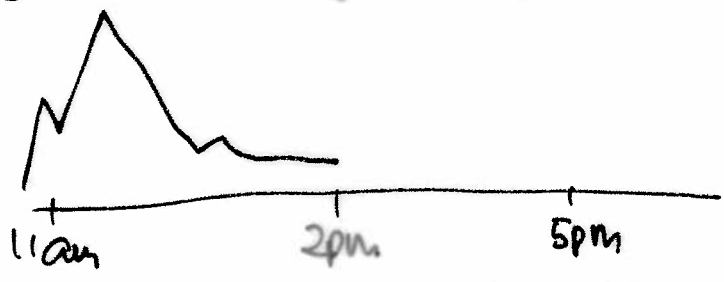

Main screen

no issue

AIMS ON-THE-GO

icons

site down    tool down    no deliv.    doesn't render    Reporting

Last Refreshed at 2:30pm

Red/green alert indicator

○ You have no high pri issue at this time

Extend & adjust if keyboard retracts

Search

AIMS- [input field] [input field] (GO)

KEYBOARD